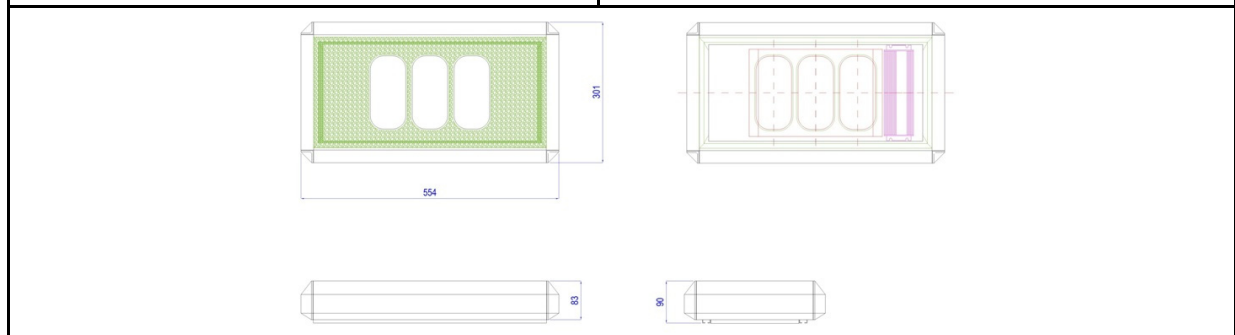

Application :

- Toll Gate
- Petrol Station (SPBU)
- Indoor Lighting

Model		DL-0242VS
Input voltage		90~260VAC
LED Consumption		Approx. 48W
System Consumption		Approx. 54W
LED Luminous Efficiency		112Lm/W
LED Initial Flux		3,450 lm (Tj = 25°C)
Lamp's Efficiency (%)		> 90%
Illumination (E) @6m	Max	78 lux
	Average	46 lux
	Min	0.68 lux
Color Temperature		Pure white: 5,000 ~7,000
Color Rendering Index(CRI)		Typical 70
Light Source		3 Modules Hi-power LED
Light Distribution Curve/ Beam Pattern		Circular
Junction Temperature(Tj)		70 °C ±10 % (Ta = 25°C)
Working Temperature		-30°C ~ 50°C
Working Humidity		10% ~ 90% RH
Storage Temperature		10°C ~ 85°C
Working Life		50,000 Hrs
IP Rating		IP-66/IP-34
Light Body& Lampshade		Aluminum Alloy And PC
The Dimensions(Units: mm)		554 (L) x 301 (W) x 83 (H)
Installation pipe		Ceiling mounted
Net Weight		Approx. 3 Kgs